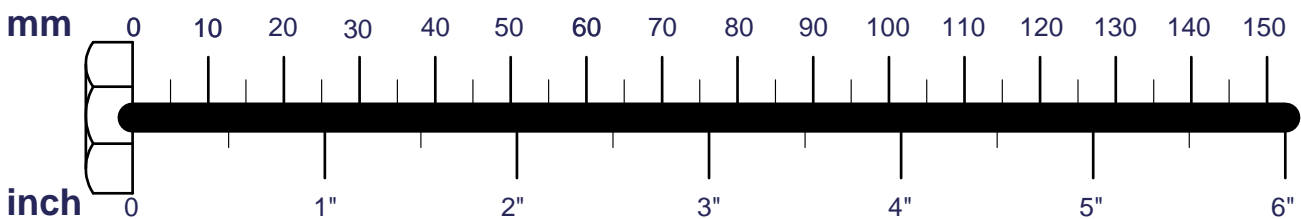

A4.M12X80L General Hexagonal Screw Qty.2