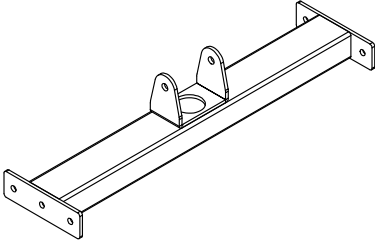

A4.M12X80L General Hexagonal Screw Qty.2

PLSLR-BR HARDWARE
(shown in actual size)

A5.M12X130L General Hexagonal Screw Qty.1

A6.M12X100L (8741-029)SUS304Hanging Ring Screw Qty.5

PLSLR-BR HARDWARE
(shown in actual size)

B1.M10 Nylon Lock Nut Qty.12

B2.M12 Nylon Lock Nut Qty.3

B3.M12 Nylon Lock Nut(SUS304) Qty.5

C1.M10-Ø27 WASHER Qty.24

C2.M12-Ø24 WASHER Qty.6

C3.M12-Ø32 WASHER(SUS304) Qty.10

PLSLR-BR HARDWARE
(shown in actual size)

A[1PCS]

B[2PCS]

C[1PCS]

D[1PCS]

E[4PCS]

F[1PCS]
(20LB500C)

G[4PCS]
(8312-253)

H[2PCS]
(8312-254)