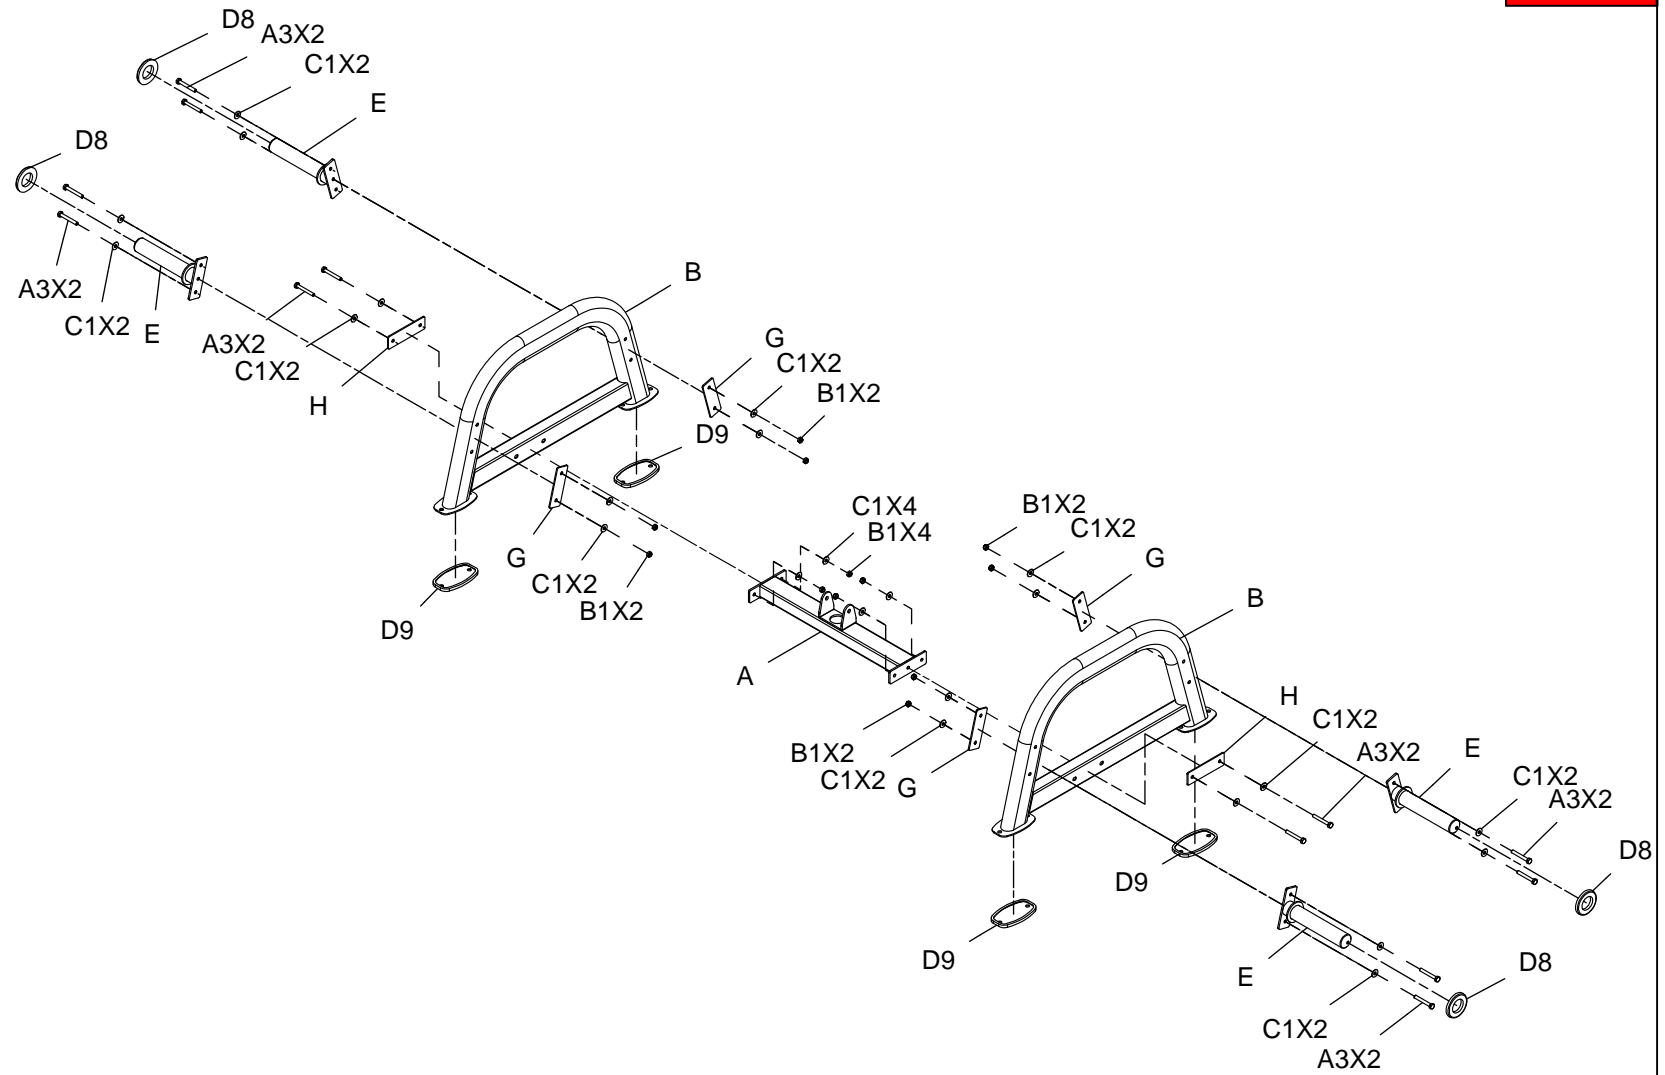

B1.M10 Nylon Lock Nut Qty.12

B2.M12 Nylon Lock Nut Qty.3

B3.M12 Nylon Lock Nut(SUS304) Qty.5

C1.M10-Ø27 WASHER Qty.24

C2.M12-Ø24 WASHER Qty.6

C3.M12-Ø32 WASHER(SUS304) Qty.10

PLSLR-BR HARDWARE
(shown in actual size)

D9

D10

D11

D12

Above shows STEP 1 assembled and completed

Above shows STEP 2 assembled and completed

PLSLR-BR Exploded View