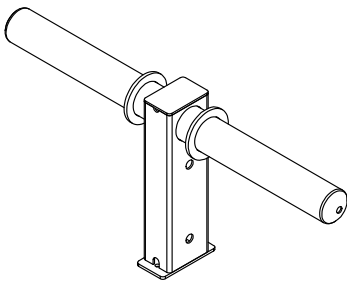

B1.M10 Nylon Lock Nut Qty.12

B2.M12 Nylon Lock Nut Qty.3

B3.M12 Nylon Lock Nut(SUS304) Qty.5

C1.M10-Ø27 WASHER Qty.24

C2.M12-Ø24 WASHER Qty.6

C3.M12-Ø32 WASHER(SUS304) Qty.10

PLSLR-BR HARDWARE
(shown in actual size)

A[1PCS]

B[2PCS]

C[1PCS]

D[1PCS]

E[4PCS]

F[1PCS]
(20LB500C)

G[4PCS]
(8312-253)

H[2PCS]
(8312-254)

PLSLR-BR HARDWARE
(shown in actual size)

D1.Fixed Sleeve(8120-145)(Pre-installed).....	[2PCS]
D2.The Swivel(8130-464)(Pre-installed).....	[1PCS]
D3.Iron Sleeve(8130-465)(Pre-installed).....	[1PCS]
D4.The Bearing(8510-020)(Pre-installed).....	[2PCS]
D5.Hulu Hook(8810-001).....	[1PCS]
D6.Immersion Handle(9162-196)(Pre-installed).....	[2PCS]
D7.Round plug(9211-016)(Pre-installed).....	[2PCS]
D8.Rubber Ring(9310-016).....	[6PCS]
D9.Foot Pad(9310-076).....	[4PCS]
D10.Rubber Block(9310-077).....	[1PCS]
D11.PTFE Gasket(9310-128)(Pre-installed).....	[1PCS]
D12.Spring Clip(OC06).....	[2PCS]