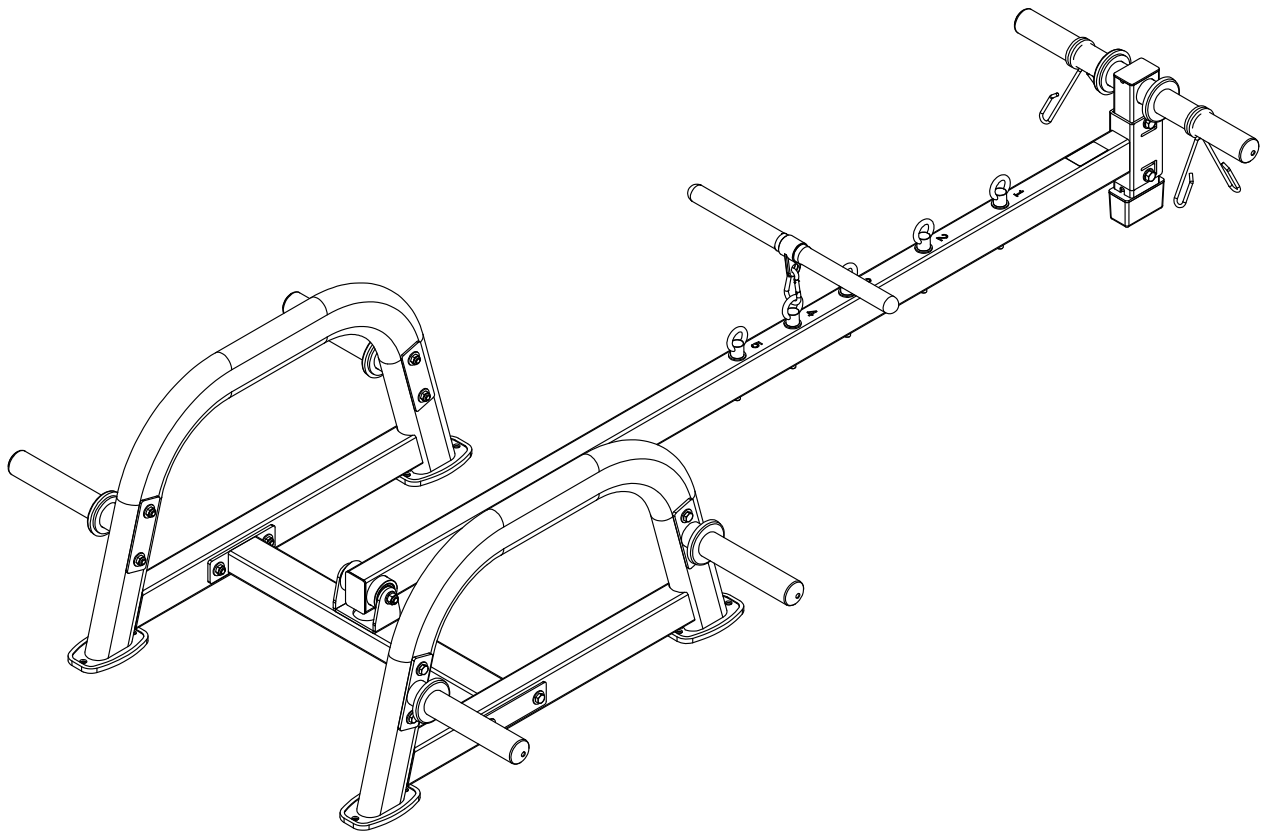

PLSLR-BR

Assembly & Instructions

OWNER'S & MANUAL

PLSLR-BR HARDWARE
(shown in actual size)

A1.M5X4L Countersunk Hexagonal Screw Qty.2(Pre-installed)

A2.M8X55L-CAP Round Head Hexagonal Screw Qty.2

A3.M10X75L General Hexagonal Screw Qty.12

A4.M12X80L General Hexagonal Screw Qty.2

PLSLR-BR HARDWARE
(shown in actual size)

A5.M12X130L General Hexagonal Screw Qty.1

A6.M12X100L (8741-029)SUS304Hanging Ring Screw Qty.5

PLSLR-BR HARDWARE
(shown in actual size)

B1.M10 Nylon Lock Nut Qty.12

B2.M12 Nylon Lock Nut Qty.3

B3.M12 Nylon Lock Nut(SUS304) Qty.5

C1.M10-Ø27 WASHER Qty.24

C2.M12-Ø24 WASHER Qty.6

C3.M12-Ø32 WASHER(SUS304) Qty.10

PLSLR-BR HARDWARE
(shown in actual size)