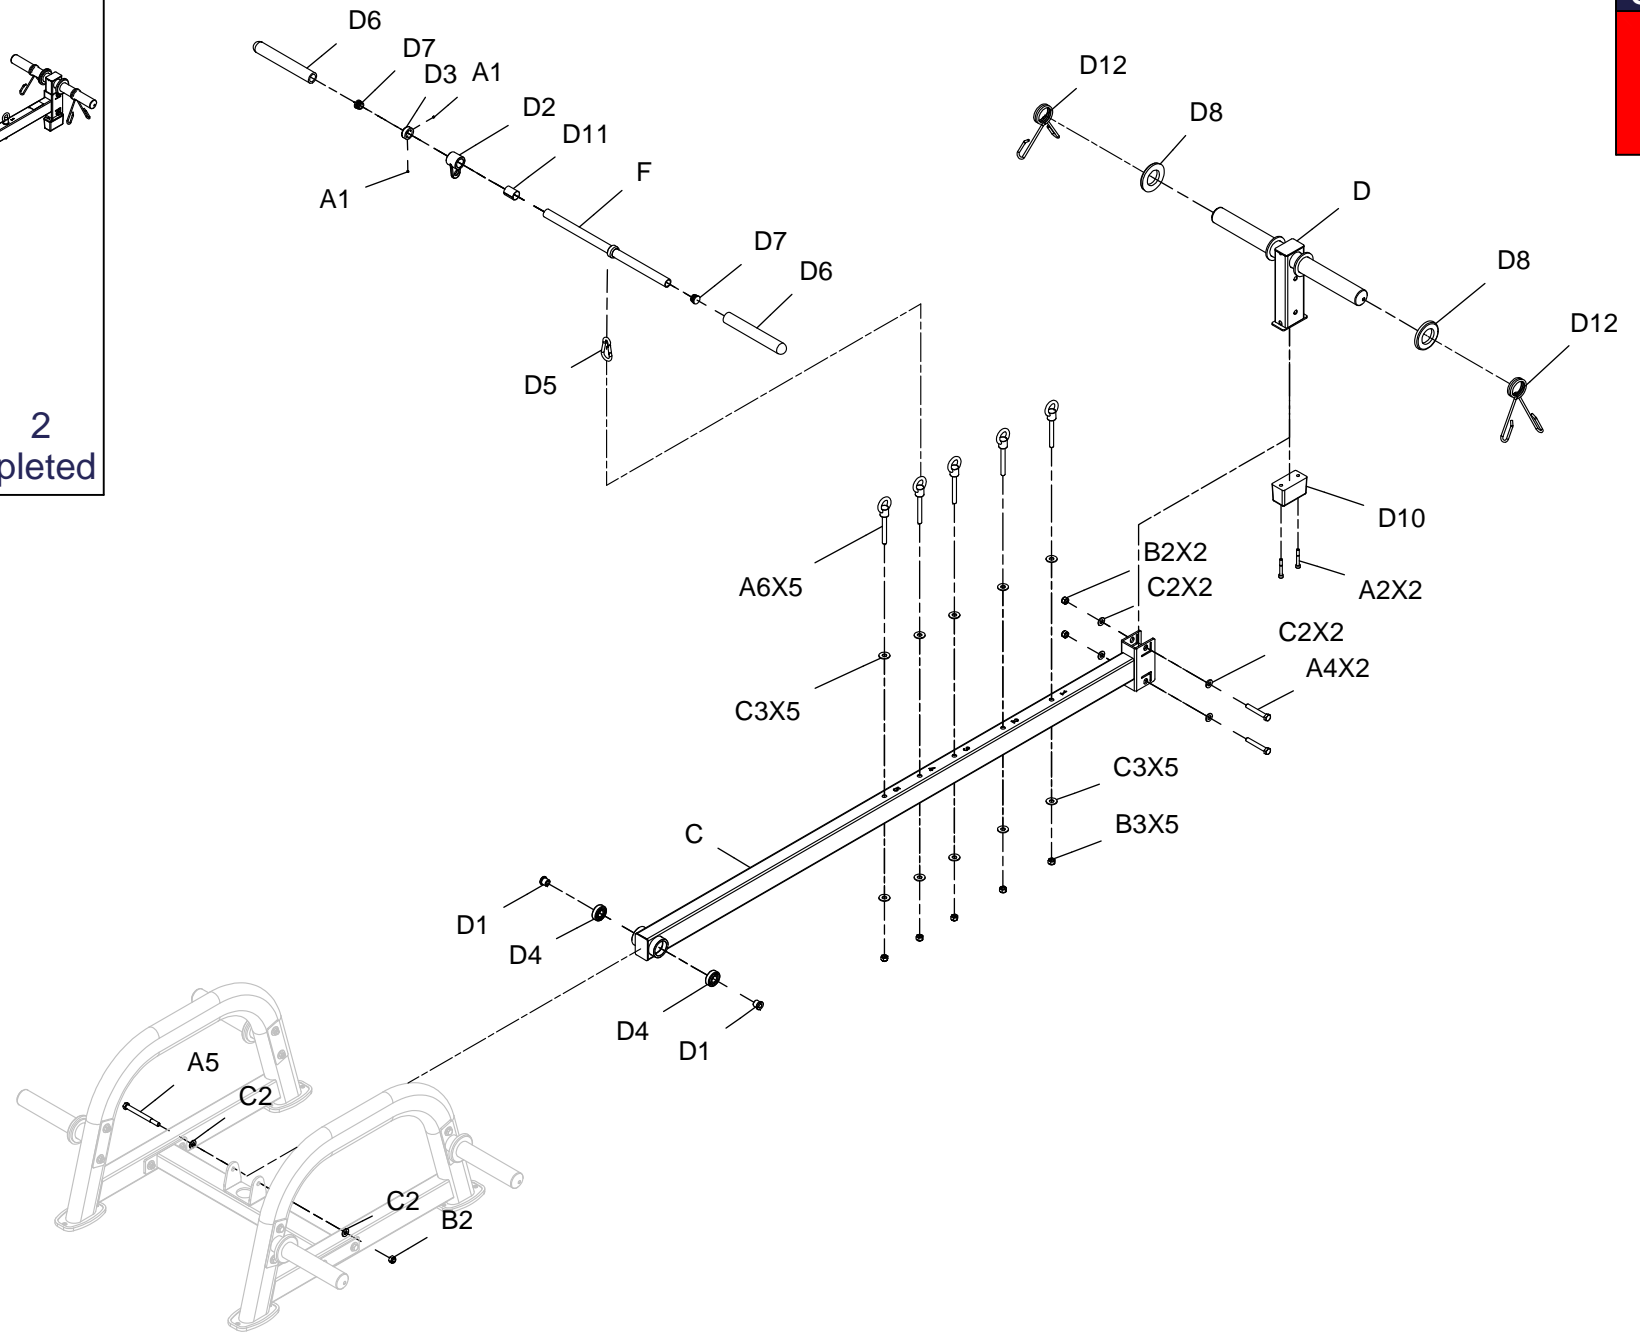

B1.M10 Nylon Lock Nut Qty.12

B2.M12 Nylon Lock Nut Qty.3

B3.M12 Nylon Lock Nut(SUS304) Qty.5

C1.M10-Ø27 WASHER Qty.24

C2.M12-Ø24 WASHER Qty.6

C3.M12-Ø32 WASHER(SUS304) Qty.10

PLSLR-BR HARDWARE
(shown in actual size)

D9

D10

D11

D12

Above shows STEP 1 assembled and completed

Above shows STEP 2 assembled and completed

PLSLR-BR Exploded View