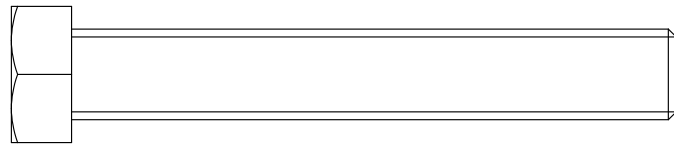

PLSLR-BR

Assembly & Instructions

OWNER'S & MANUAL

PLSLR-BR HARDWARE
(shown in actual size)

A1.M5X4L Countersunk Hexagonal Screw Qty.2(Pre-installed)

A2.M8X55L-CAP Round Head Hexagonal Screw Qty.2

A3.M10X75L General Hexagonal Screw Qty.12

A4.M12X80L General Hexagonal Screw Qty.2

PLSLR-BR HARDWARE
(shown in actual size)

A5.M12X130L General Hexagonal Screw Qty.1

A6.M12X100L (8741-029)SUS304Hanging Ring Screw Qty.5

PLSLR-BR HARDWARE
(shown in actual size)

B1.M10 Nylon Lock Nut Qty.12

B2.M12 Nylon Lock Nut Qty.3

B3.M12 Nylon Lock Nut(SUS304) Qty.5

C1.M10-Ø27 WASHER Qty.24

C2.M12-Ø24 WASHER Qty.6

C3.M12-Ø32 WASHER(SUS304) Qty.10

PLSLR-BR HARDWARE
(shown in actual size)