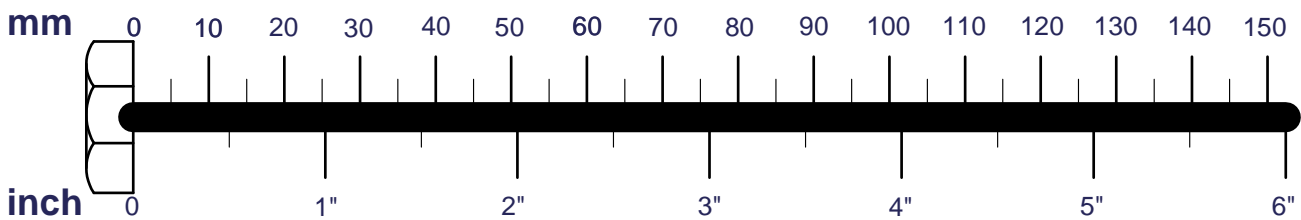

A4.M12X80L General Hexagonal Screw Qty.2

PLSLR-BR HARDWARE
(shown in actual size)

A5.M12X130L General Hexagonal Screw Qty.1

A6.M12X100L (8741-029)SUS304Hanging Ring Screw Qty.5

PLSLR-BR HARDWARE
(shown in actual size)

B1.M10 Nylon Lock Nut Qty.12

B2.M12 Nylon Lock Nut Qty.3

B3.M12 Nylon Lock Nut(SUS304) Qty.5

C1.M10-Ø27 WASHER Qty.24

C2.M12-Ø24 WASHER Qty.6

C3.M12-Ø32 WASHER(SUS304) Qty.10

PLSLR-BR HARDWARE
(shown in actual size)