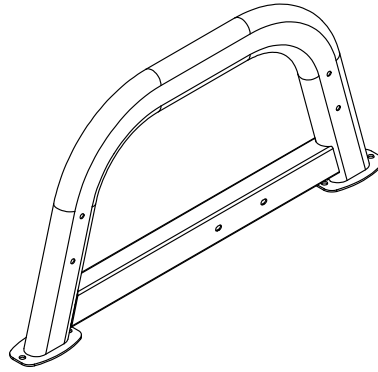

A4.M12X80L General Hexagonal Screw Qty.2

PLSLR-BR HARDWARE
(shown in actual size)

A5.M12X130L General Hexagonal Screw Qty.1

A6.M12X100L (8741-029)SUS304Hanging Ring Screw Qty.5

PLSLR-BR HARDWARE
(shown in actual size)

B1.M10 Nylon Lock Nut Qty.12

B2.M12 Nylon Lock Nut Qty.3

B3.M12 Nylon Lock Nut(SUS304) Qty.5

C1.M10-Ø27 WASHER Qty.24

C2.M12-Ø24 WASHER Qty.6

C3.M12-Ø32 WASHER(SUS304) Qty.10

PLSLR-BR HARDWARE
(shown in actual size)

A[1PCS]

B[2PCS]

C[1PCS]

D[1PCS]

E[4PCS]

F[1PCS]
(20LB500C)

G[4PCS]
(8312-253)

H[2PCS]
(8312-254)