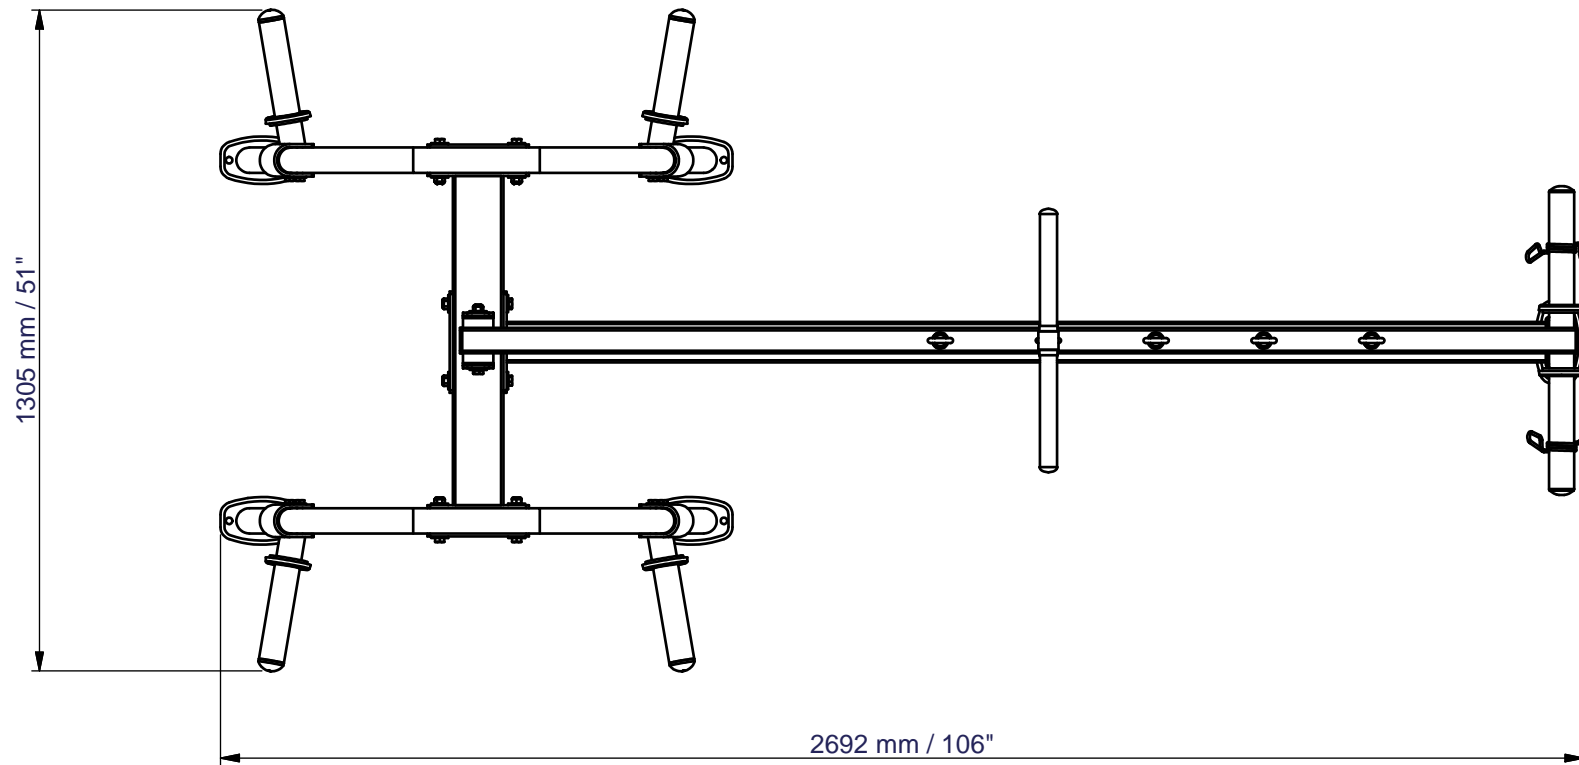

STEELFLEX PLSLR

Floor Space Dimensions: L2692 x W1305 x H524 mm
Live Working Area : L2692 x W1305 mm