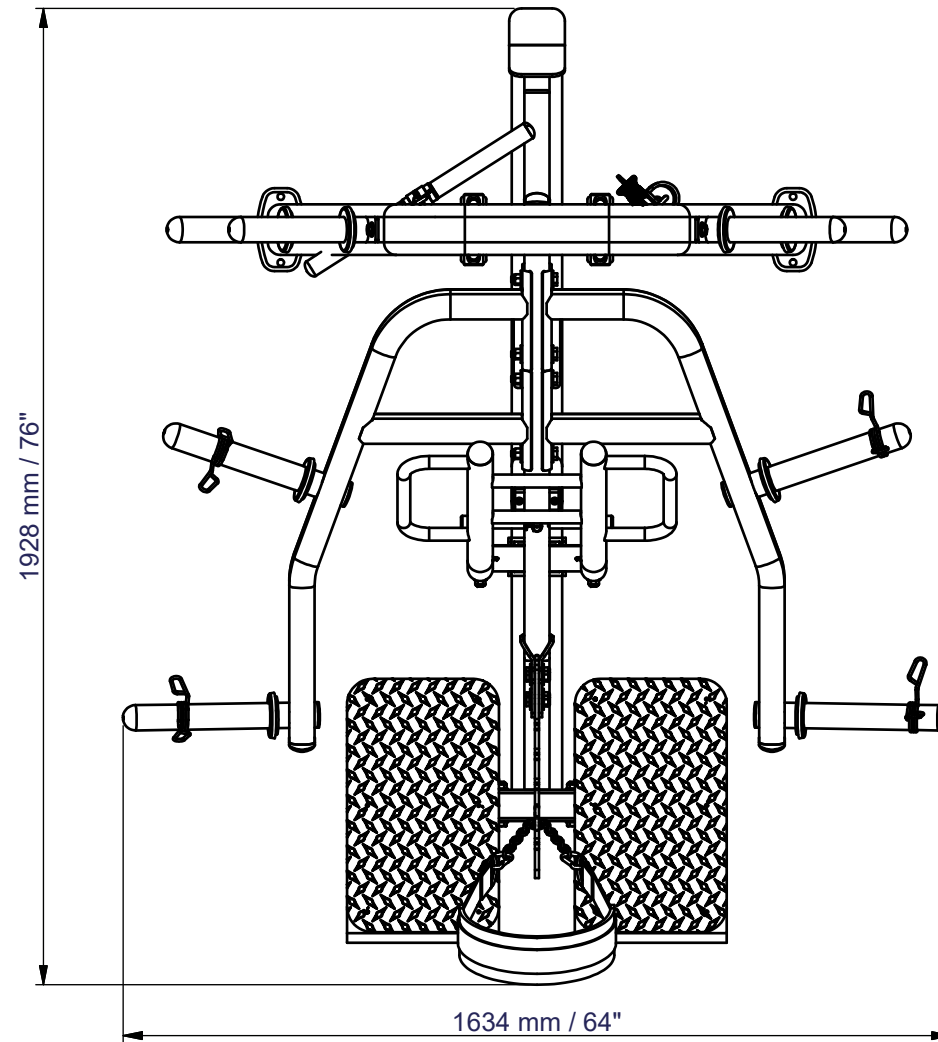

STEELFLEX PLSBS

Floor Space Dimensions: L1634 x W1928 x H1355 mm
Live Working Area : L1634x W1928mm