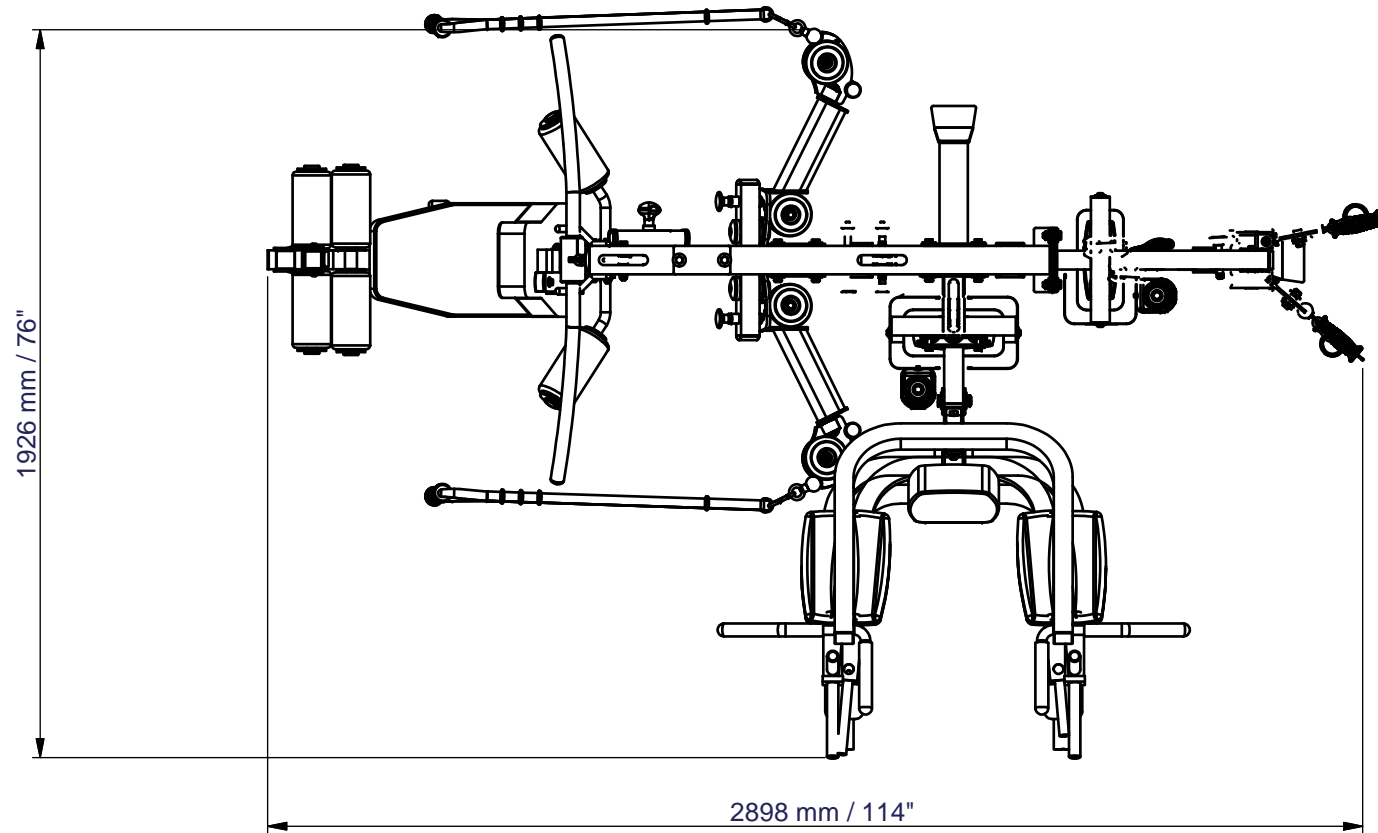

STEELFLEX MG100B-MGCCB

Floor Space Dimensions: L2898 x W1926 x H2418 mm
Live Working Area : L4606 x W1926 mm