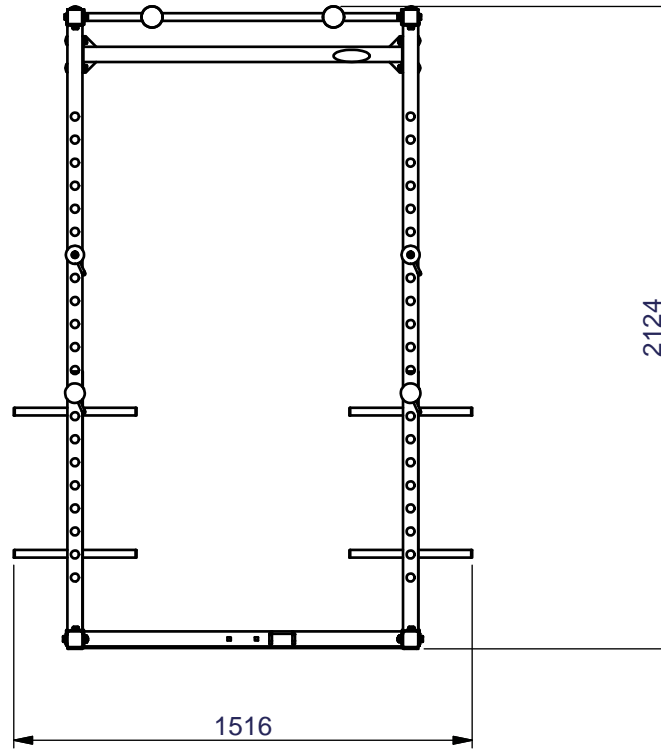

**STEELFLEX RMR100B**

1516mm/60"(L)x1569mm/62"(W)x2124mm/84"(H)