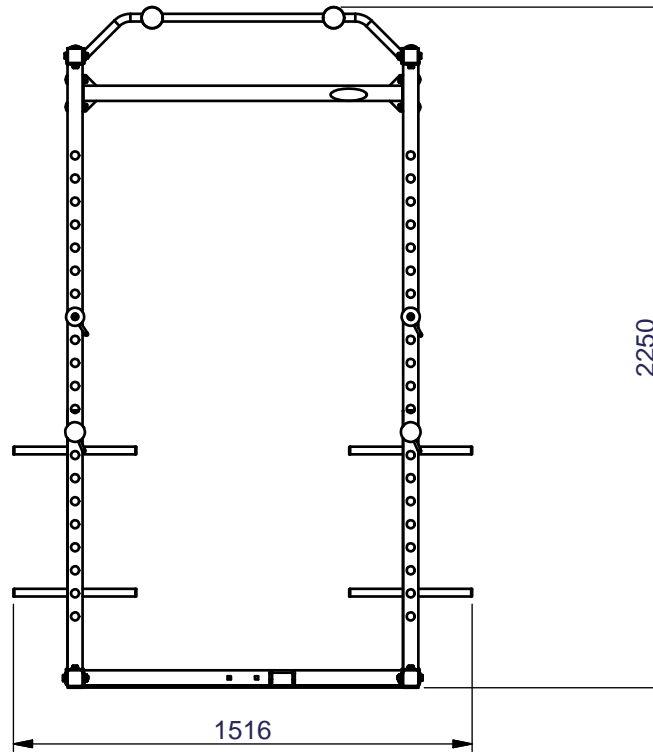

STEELFLEX RMR100A

1516mm/60"(L)x1569mm/62"(W)x2250mm/88.5"(H)