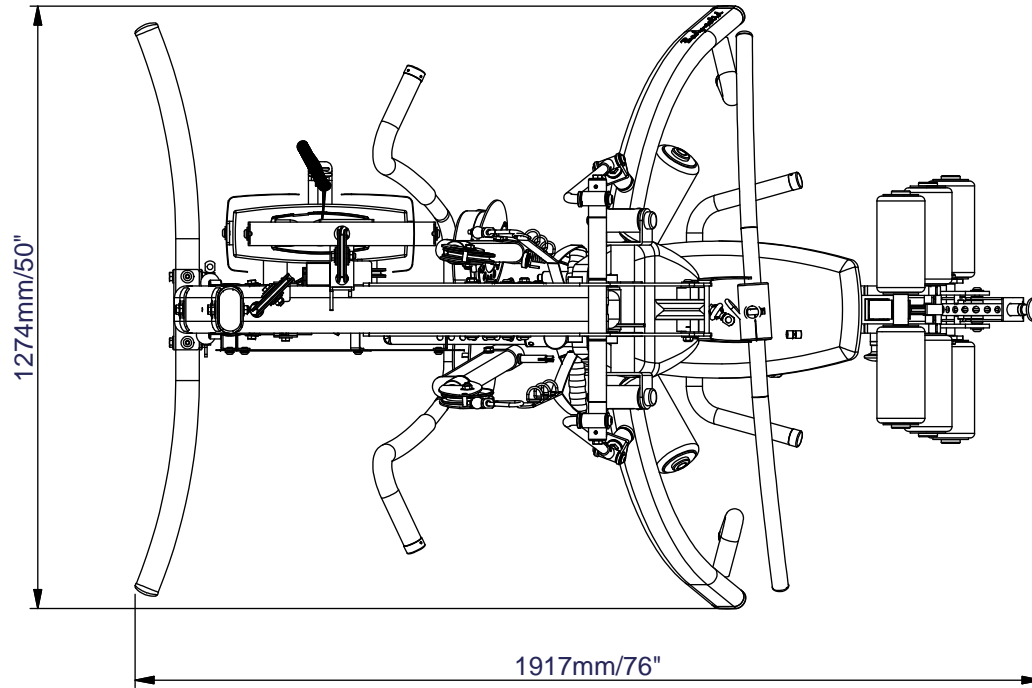

**BODY SOLID #F600B**

Floor Space Dimensions : L1917xW1274xH2110mm