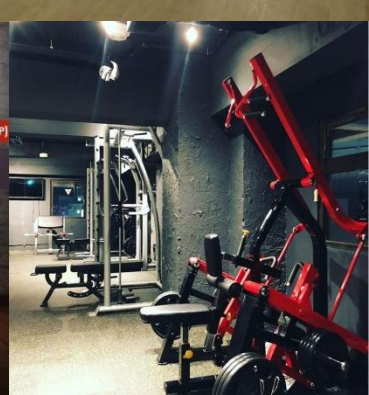

Body-Solid
Built for Life

PUSH YOUR STRENGTH
TRAINING LIMITS WITH
Steelflex
PLATE-LOAD SERIES
Chest Incline Press Machine (PLIP)

Welcome 2020
Goodbye 2019

WE
Thank you