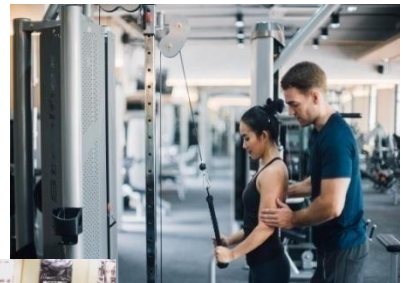

Cardio

***It's A Smooth Operator
That Does It All !***

Mega Power

M3D

Jungle gym

Plate Load

Hope series

Neo