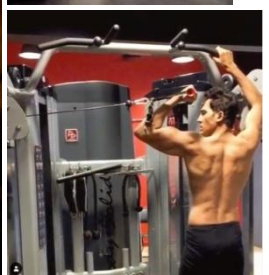

Cardio

***It's A Smooth Operator
That Does It All !***

Mega Power

M3D

Jungle gym

Plate Load

Hope series

Neo