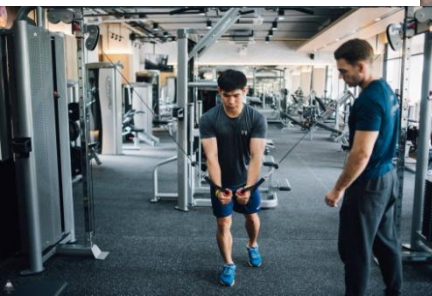

Cardio

***It's A Smooth Operator
That Does It All !***

Mega Power

M3D

Jungle gym

Plate Load

Hope series

Neo