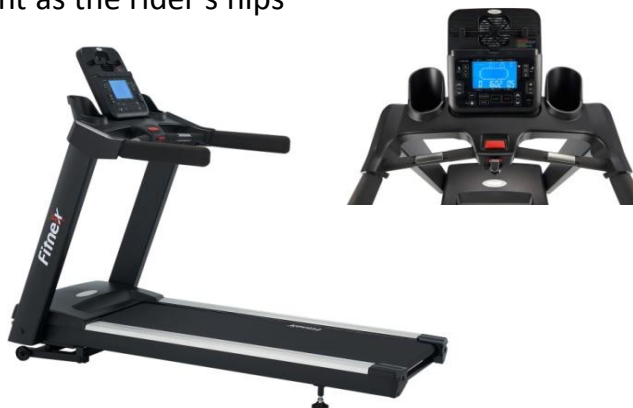

Get fit and stay fit with our affordable, light-commercial grade **B55SG** upright exercise bike. Perfect for improving your cardiovascular health, strengthening your legs, and provides ideal training cyclers during inclement weather.

Display –
Easy-to-Read LCD white backlit display: Time, Distance, RPM, Heart Rate, Level, Watt, Speed and Calories.

Get your Fitnex on!

R55SG is a recumbent bike, which means it has a different body positioning than normal bikes. These stationary bikes put the body in a “recumbent” or horizontal position, so that the pedals are at about the same height as the rider’s hips

**EN 957
CERTIFIED**

E55SG Elliptical Machine – Roomy Stride, Small Footprint
Is a smooth front-drive machine that has a “Space-Saver” footprint yet offers a roomy 20” stride.

INTERNATIONAL
3F28, No. 5, Shin-Yi Rd., Sec. 5,
Taipei, Taiwan 110
Tel: +886-2-2720-9980
Fax: +886-2-2722-9750
E-mail: joong@ms13.hinet.net
<http://www.joong.com.tw>
<https://www.steelflexfitness.com>

The Fitnex **T65D** Treadmill is a treadmill built to fit the needs of even the most extreme workout. With additional features like a two speed adjustable fan, left and right cup holders, an adjustable book/magazine rack, a 7.5 LCD monitor, USB charging port, built in speakers and SDS cushioning system with 8 cushions.