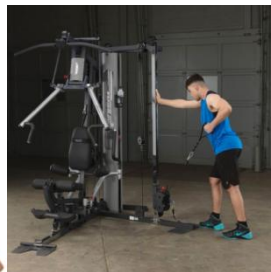

Pro Dual GYM
Multi- 4 Stacks tower

STAY HOME STAY HEALTHY

Fighting Virus Back with a professional gym!!

Bi-Angular home gym G2B & G6B

Awesome 2 stacks tower gym G9S & G10B

Standing Training Gym
MTSG

All the station of a modern health
in MG-300B

Single station gym
G1S, G3S, G5S

Iso-Flex home gym G4I & G8I

Pure and simple MG-3000

Fusion personal trainer F400, F500, F600

Prestige EXM-gym
EXM-4000S
EXM-3000LPS
EXM-2000S

EXM-2750S

Steel Mind, Flex Body
Steelflex