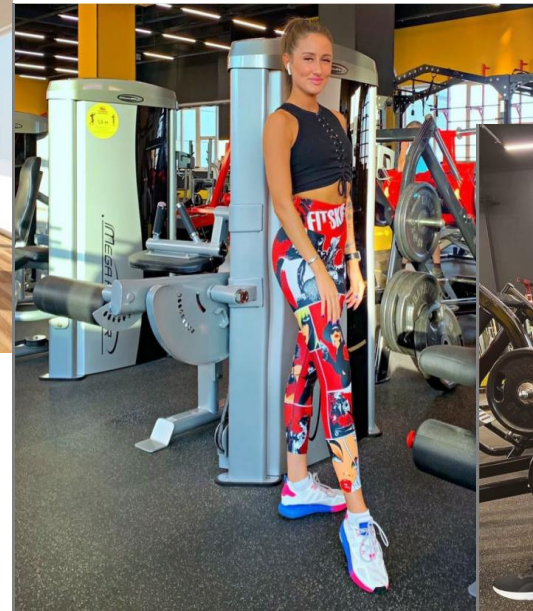

Rise and Shine with a workout on the PT20 treadmill

FITNESS IS NOT A DESTINATION IT'S WAY OF LIFE

Now, with gyms and fitness centers back open, A workplace safety has now.

You never know what gifts will be given this year. New Elliptical PE-10 & E65 for all to enjoy

Freedom of movement is what the Steelflex Club gives. CLPR 380 & MG3000 GYM

Serious About Fitness

BE STRONG

DID YOU WORKOUT TODAY?

Enormous power and durability
Steelflex Mega Power

What better way to get your workout in than with the Dual Cable Column CLDCC