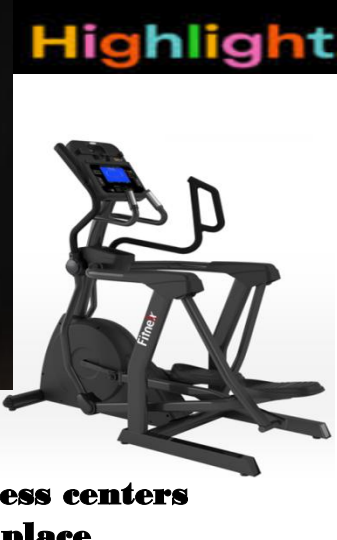

Rise and Shine with a workout on the PT20 treadmill

FITNESS IS NOT A DESTINATION IT'S WAY OF LIFE

Now, with gyms and fitness centers back open, A workplace safety has now.

You never know what gifts will be given this year. New Elliptical PE-10 & E65 for all to enjoy

Freedom of movement is what the Steelflex Club gives. CLPR 380 & MG3000 GYM

Serious About Fitness

BE STRONG

DID YOU WORKOUT TODAY?

Enormous power and durability
Steelflex Mega Power

What better way to get your workout in than with the Dual Cable Column CLDCC